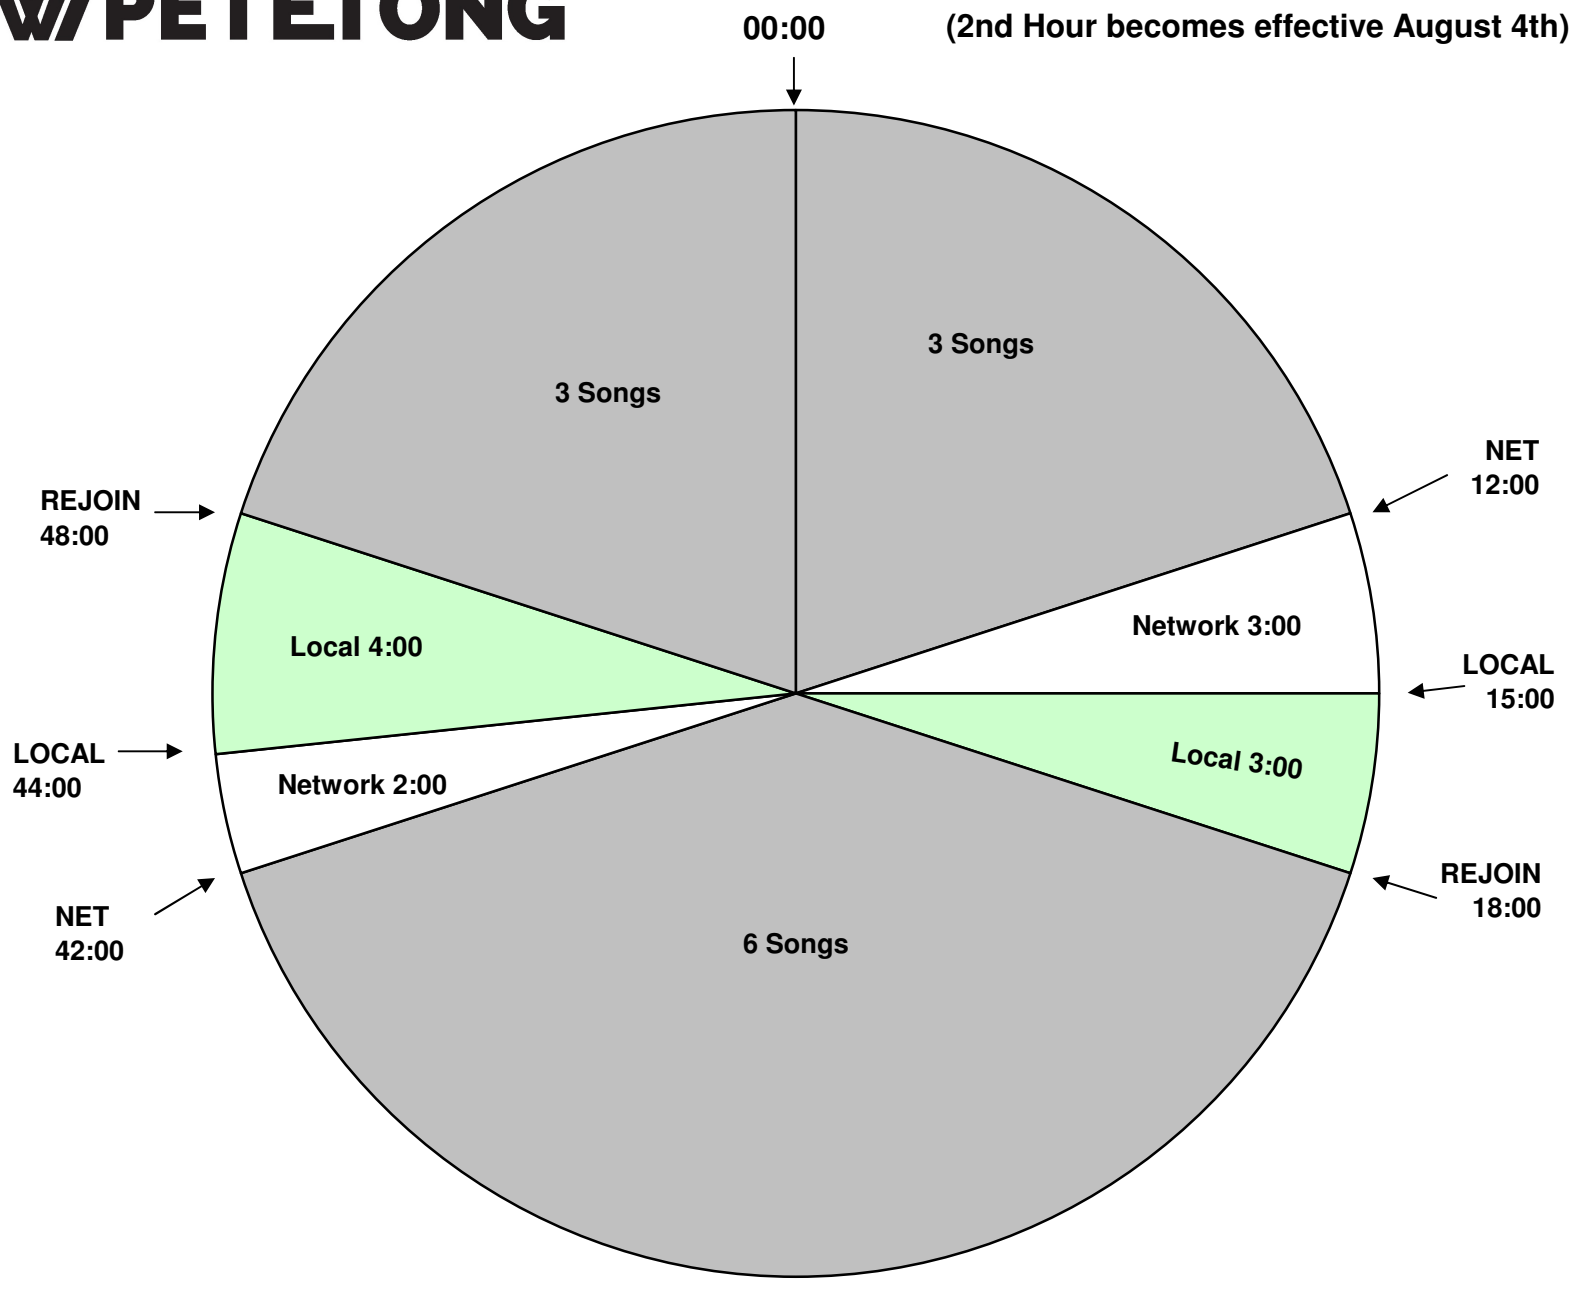

# EVOLUTION

## BEATPORT SHOW w/PETE TONG

**PROGRAM CLOCK**  
 Effective Date: August 4th, 2014  
 Evolution Beatport Show  
 with Pete Tong  
 Hour 1

(2nd Hour becomes effective August 4th)

For Technical Assistance Call  
 Premiere Network Operations Center: (800) 276-4431  
 Technical Info: <http://engineering.premiereradio.com>